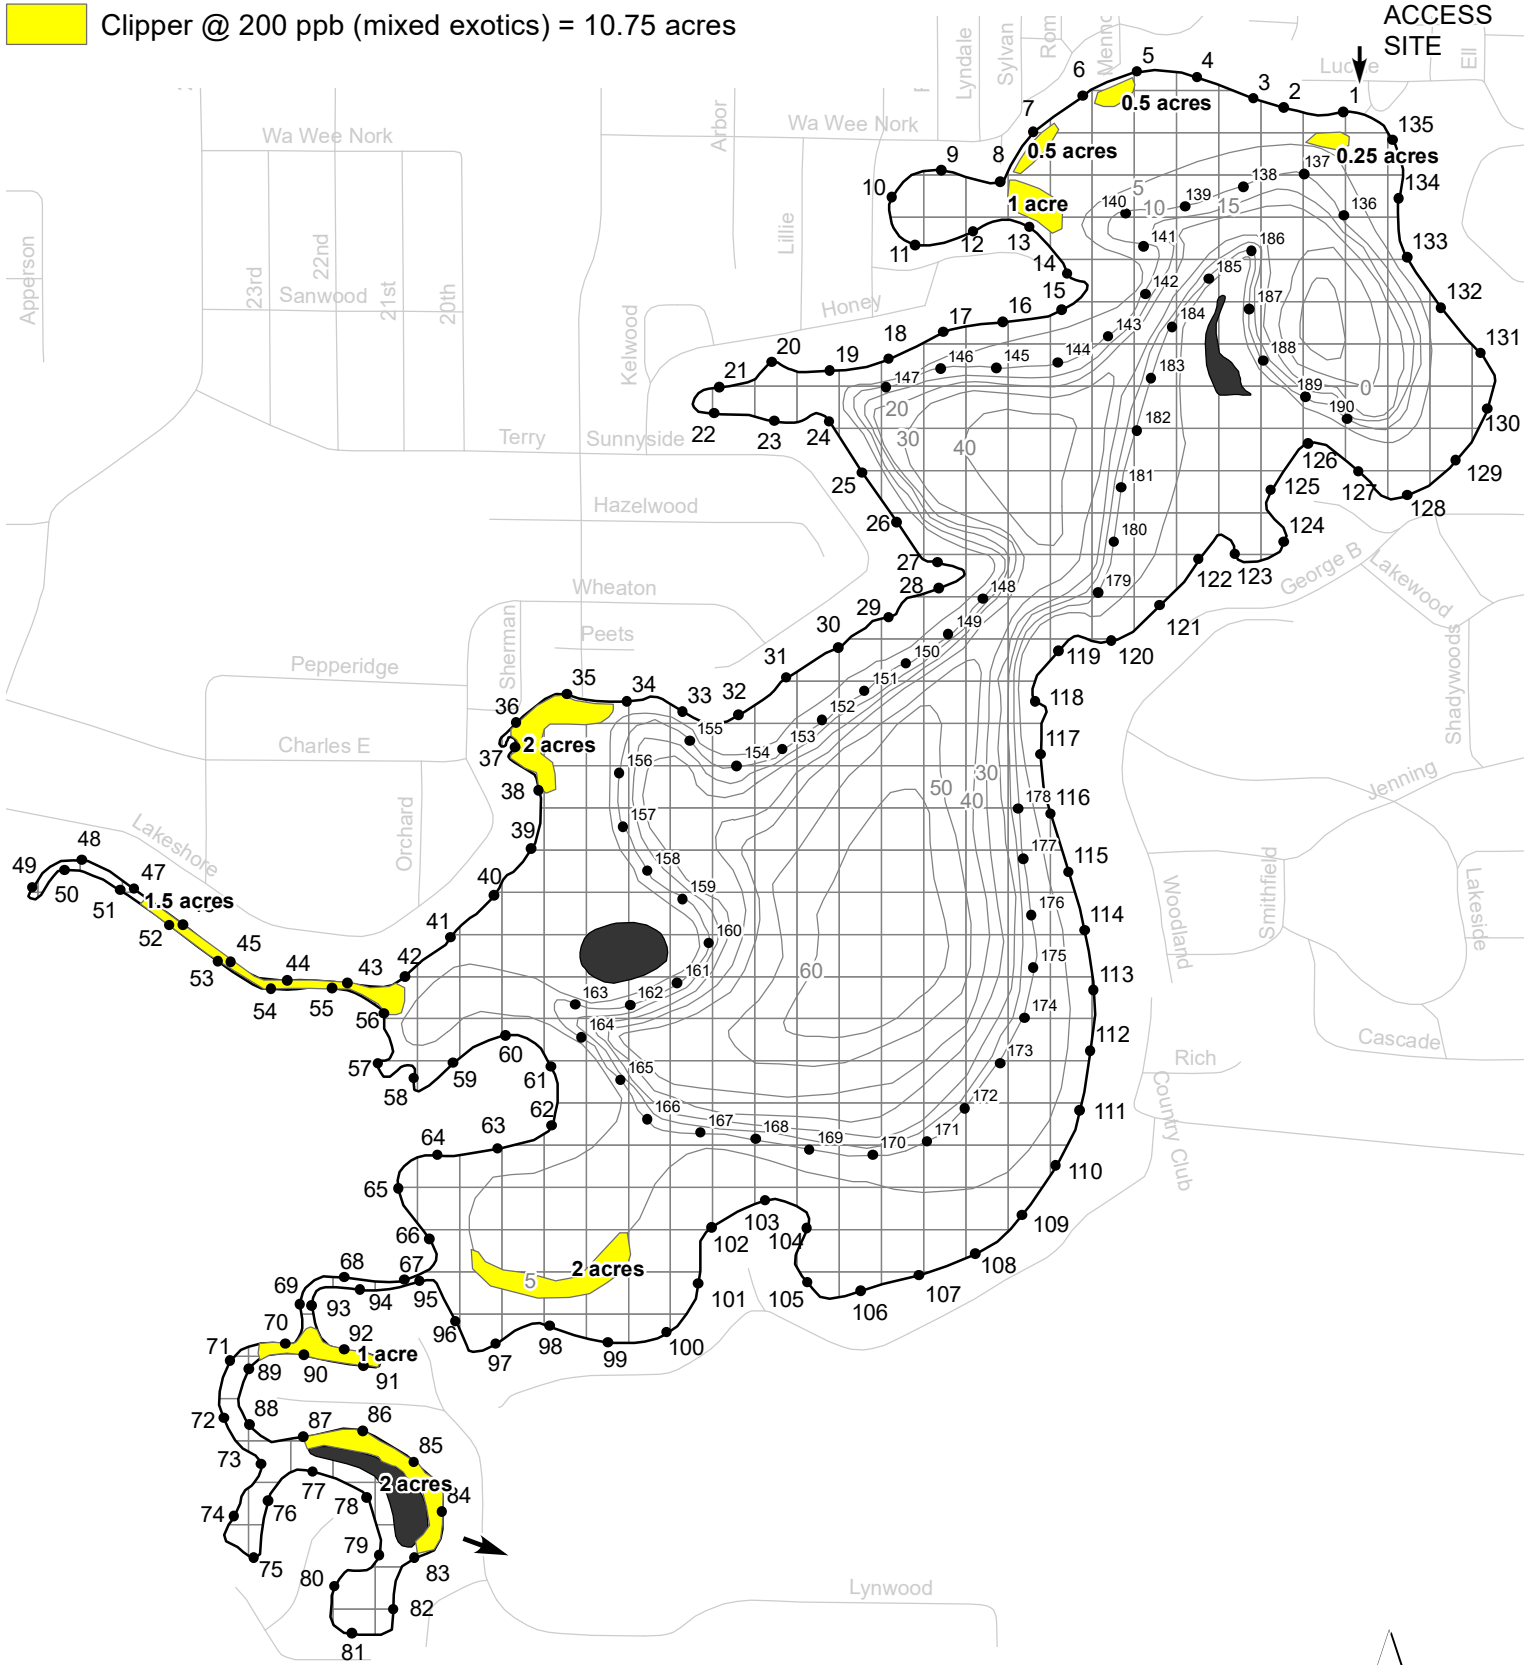

GOGUAC LAKE CALHOUN COUNTY, MICHIGAN JUNE 15, 2022 TREATMENT MAP

□ = 1 ACRE

Treatment

Clipper @ 200 ppb (mixed exotics) = 10.75 acres

TOTAL LAKE AREA = 352 ACRES
REVISION DATE: FEBRUARY 2022

DEPTH CONTOUR SOURCE - MICHIGAN CONSERVATION DEPARTMENT 1951.

The applicator shall make adjustments, if needed, to comply with EGLE permit requirements.