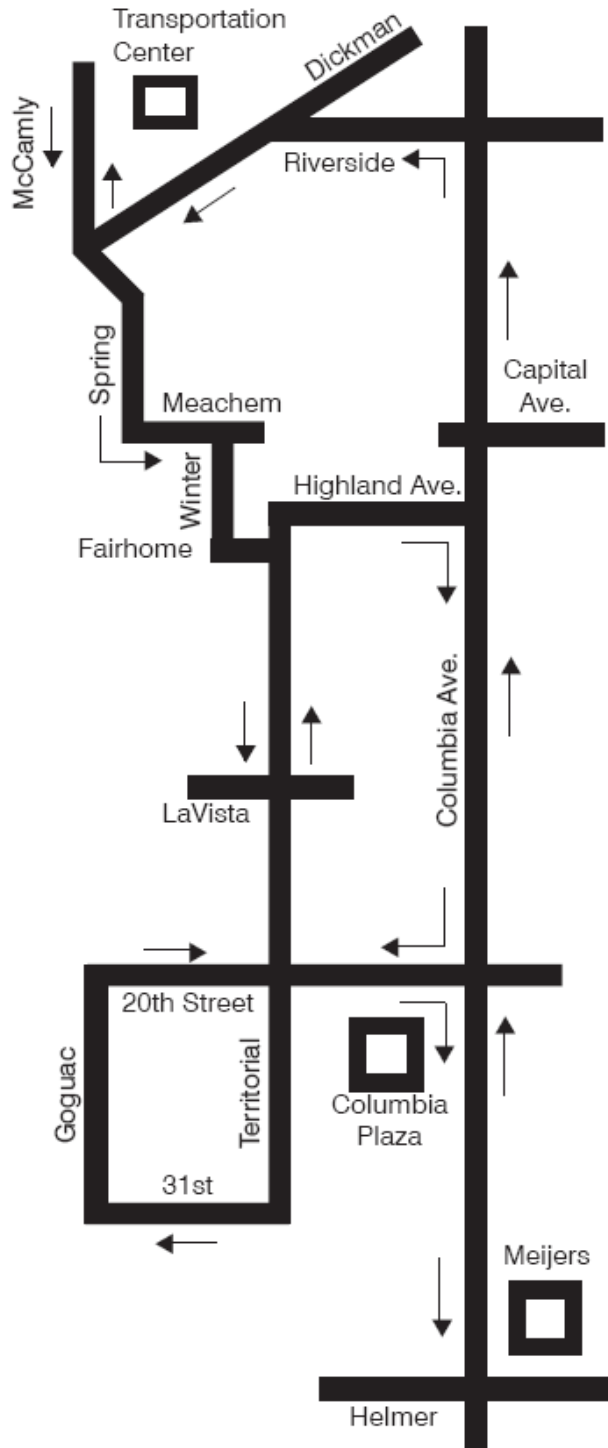

2W / COLUMBIA-TERRITORIAL

MONDAY THROUGH FRIDAY

DEPART TRAN. CENTER	Territorial & LaVista (West- bound)	Territorial & LaVista (East- bound)	Columbia Plaza (OB)	Depart Meijers (IB)	Riverside & Columbia (IB)	ARRIVE TRAN. CENTER
5:15	5:25	5:35	5:45	5:55	6:05	6:10
6:15	6:25	6:35	6:45	6:55	7:05	7:10
7:15	7:25	7:35	7:45	7:55	8:05	8:10
8:15	8:25	8:35	8:45	8:55	9:05	9:10
9:15	9:25	9:35	9:45	9:55	10:05	10:10
10:15	10:25	10:35	10:45	10:55	11:05	11:10
11:15	11:25	11:35	11:45	11:55	12:05	12:10
12:15	12:25	12:35	12:45	12:55	1:05	1:10
1:15	1:25	1:35	1:45	1:55	2:05	2:10
2:15	2:25	2:35	2:45	2:55	3:05	3:10
3:15	3:25	3:35	3:45	3:55	4:05	4:10
4:15	4:25	4:35	4:45	4:55	5:05	5:10
5:15	5:25	5:35	5:45	5:55	6:05	6:10

SATURDAY

DEPART TRAN. CENTER	Territorial & LaVista (West- bound)	Territorial & LaVista (East- bound)	Columbia Plaza (OB)	Depart Meijers (IB)	Riverside & Columbia (IB)	ARRIVE TRAN. CENTER
9:15	9:25	9:35	9:45	9:55	10:05	10:10
10:15	10:25	10:35	10:45	10:55	11:05	11:10
11:15	11:25	11:35	11:45	11:55	12:05	12:10
1:15	1:25	1:35	1:45	1:55	2:05	2:10
2:15	2:25	2:35	2:45	2:55	3:05	3:10
3:15	3:25	3:35	3:45	3:55	4:05	4:10
4:15	4:25	4:35	4:45	4:55	5:05	5:10

OB--OUTBOUND

IB--INBOUND