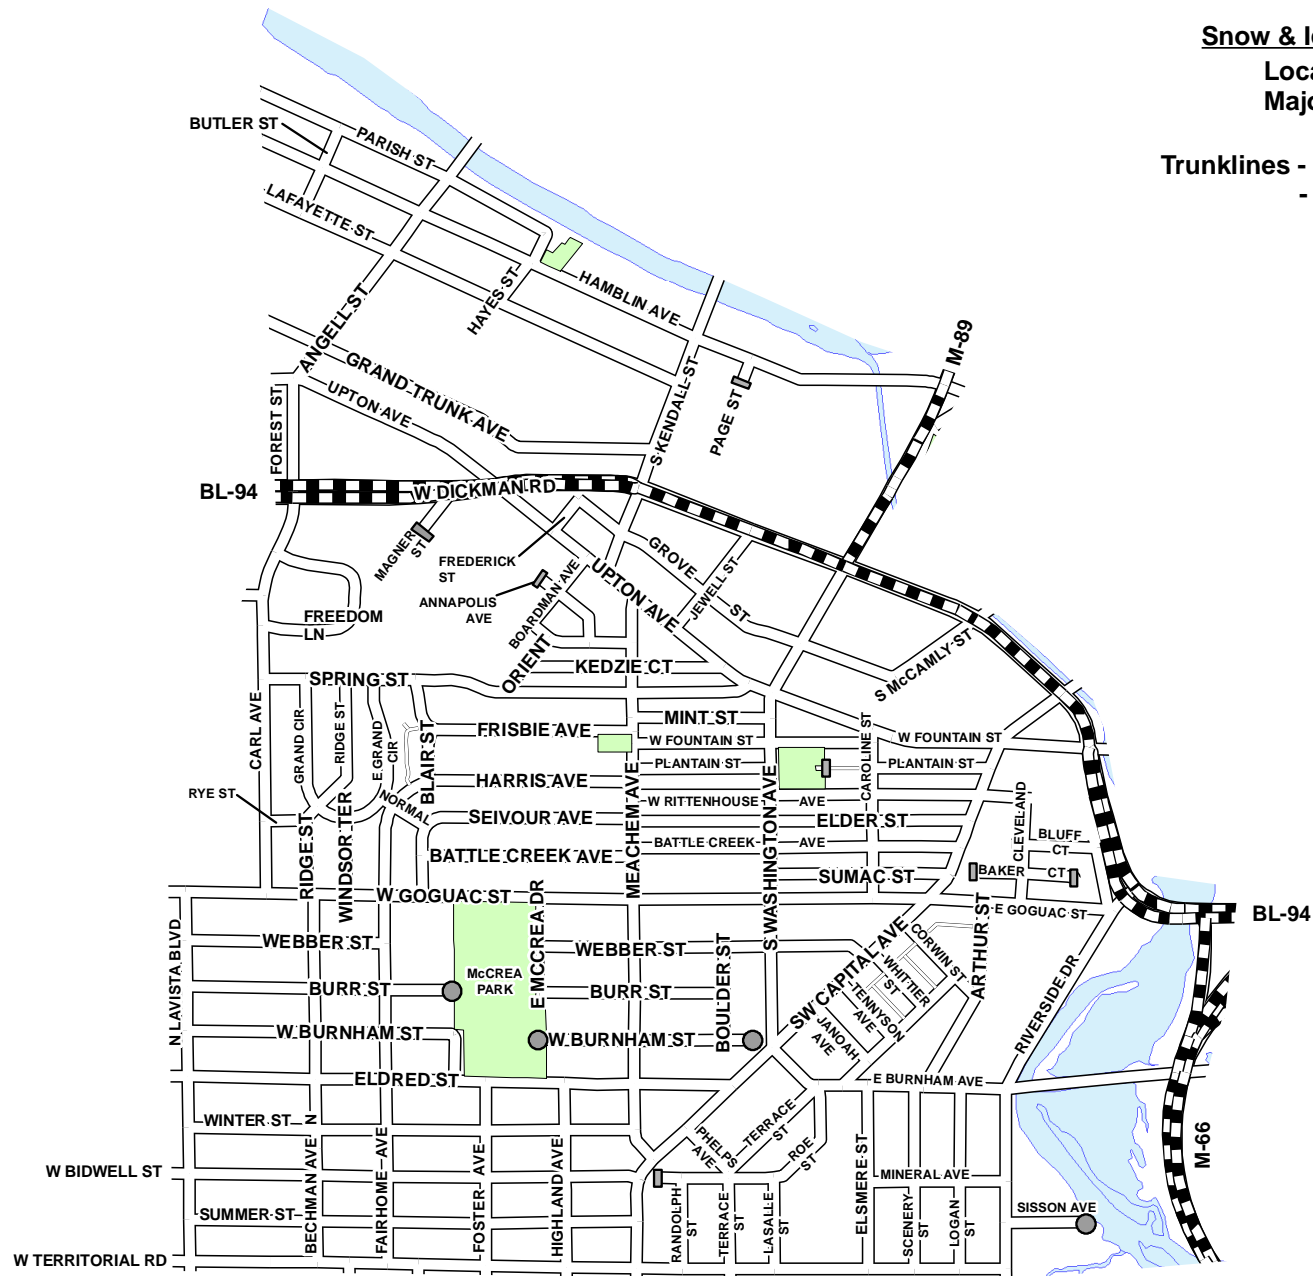

Snow & Ice Control Charge Numbers

Local Streets - 203.22.4753

Major Streets - 202.22.4752

Trunklines - M-89 - 202.22.4800 W.O. #3992

- BL-94 - 202.22.4800 W.O. #3492

12/02/10

SECTION 6

● - Cul-de-sac

□ - Dead-End