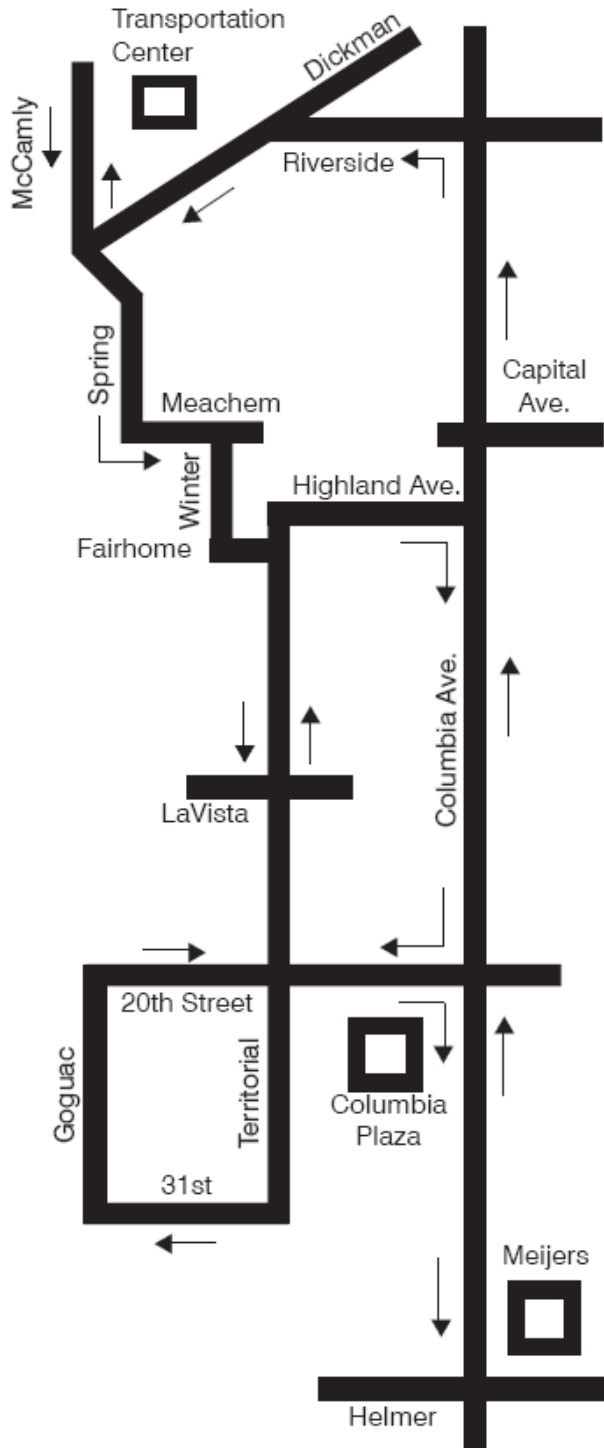

# 2W / COLUMBIA-TERRITORIAL

Please click the box link/box below  
<http://www.battlecreekmi.gov/288/Your-Transit-Department>  
for updated times/schedules due to detours.

## MONDAY THROUGH FRIDAY

DEPART TRAN. CENTER	Territorial & LaVista (West- bound)	Territorial & LaVista (East- bound)	Columbia Plaza (OB)	Depart Meijers (IB)	Riverside & Columbia (IB)	ARRIVE TRAN. CENTER
5:15	5:25	5:35	5:45	5:55	6:05	6:10
6:15	6:25	6:35	6:45	6:55	7:05	7:10
7:15	7:25	7:35	7:45	7:55	8:05	8:10
8:15	8:25	8:35	8:45	8:55	9:05	9:10
9:15	9:25	9:35	9:45	9:55	10:05	10:10
10:15	10:25	10:35	10:45	10:55	11:05	11:10
11:15	11:25	11:35	11:45	11:55	12:05	12:10
12:15	12:25	12:35	12:45	12:55	1:05	1:10
1:15	1:25	1:35	1:45	1:55	2:05	2:10
2:15	2:25	2:35	2:45	2:55	3:05	3:10
3:15	3:25	3:35	3:45	3:55	4:05	4:10
4:15	4:25	4:35	4:45	4:55	5:05	5:10
5:15	5:25	5:35	5:45	5:55	6:05	6:10

## SATURDAY

DEPART TRAN. CENTER	Territorial & LaVista (West- bound)	Territorial & LaVista (East- bound)	Columbia Plaza (OB)	Depart Meijers (IB)	Riverside & Columbia (IB)	ARRIVE TRAN. CENTER
9:15	9:25	9:35	9:45	9:55	10:05	10:10
10:15	10:25	10:35	10:45	10:55	11:05	11:10
11:15	11:25	11:35	11:45	11:55	12:05	12:10
1:15	1:25	1:35	1:45	1:55	2:05	2:10
2:15	2:25	2:35	2:45	2:55	3:05	3:10
3:15	3:25	3:35	3:45	3:55	4:05	4:10
4:15	4:25	4:35	4:45	4:55	5:05	5:10

OB--OUTBOUND

IB--INBOUND